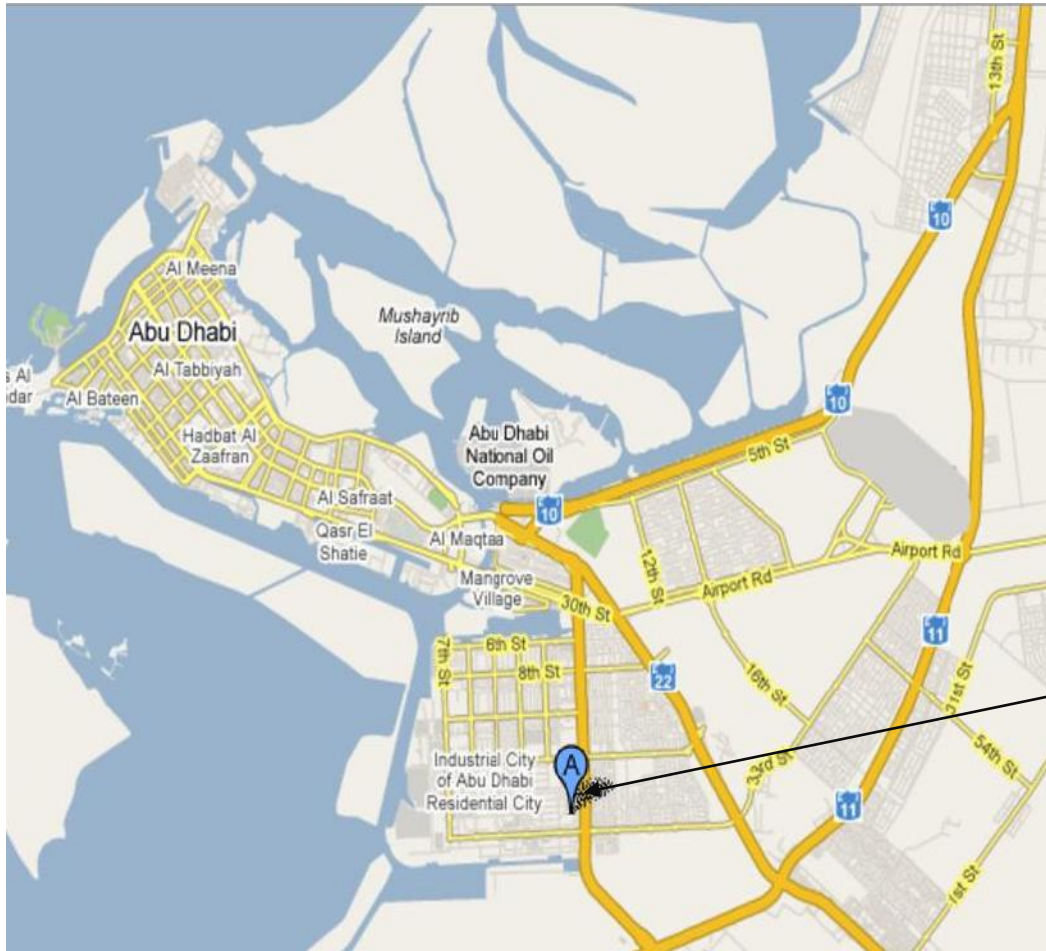

## Location in Abu Dhabi

Wallace Whittle Ltd – Abu Dhabi  
Mussafah, ICAD  
PO Box 43885 Abu Dhabi, UAE  
Email: [abudhabi@wallacewhittle.com](mailto:abudhabi@wallacewhittle.com)  
<http://www.wallacewhittle.com>