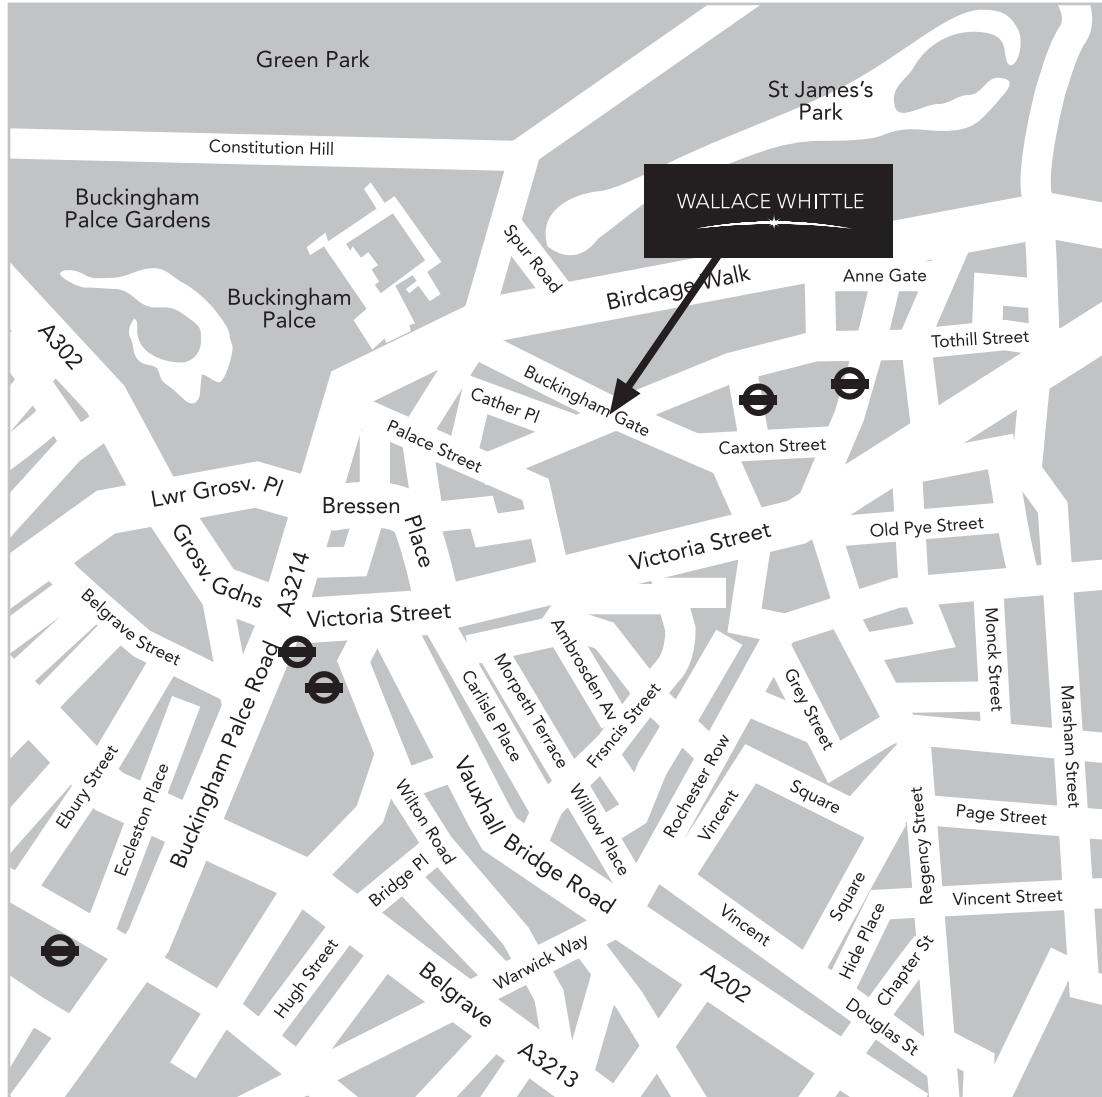

WALLACE WHITTLE

LONDON

WALLACE WHITTLE Ltd.

18 Buckingham Gate London SW1E 6LB

Telephone 0207 821 0800 Fax 0207 821 0820 email london@wallacewhittle.com www.wallacewhittle.com

Consulting Engineers Aberdeen Belfast Donegal Dublin Edinburgh Glasgow Leeds London REGISTERED IN SCOTLAND NO.111930