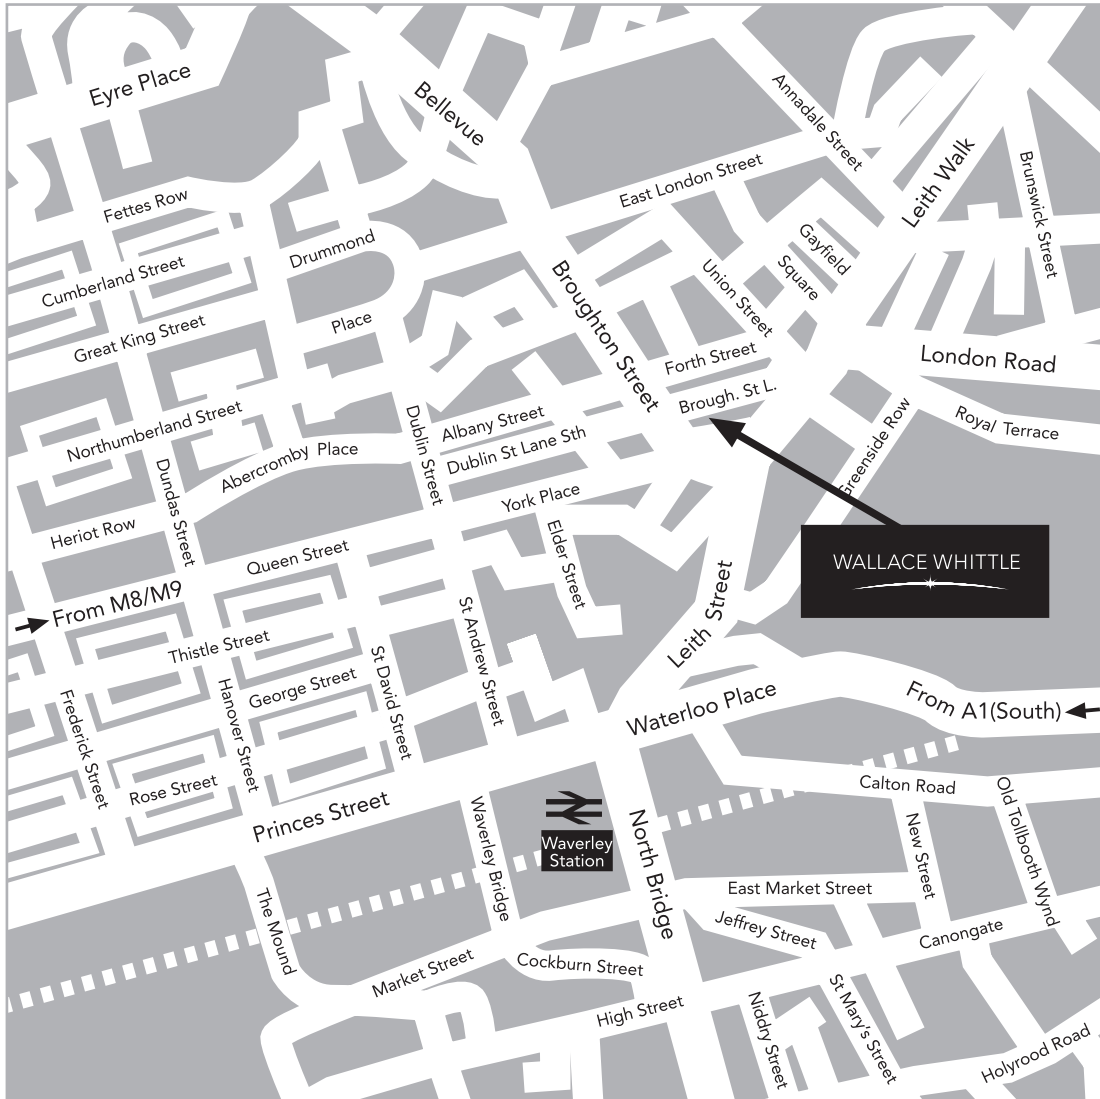

WALLACE WHITTLE

EDINBURGH

WALLACE WHITTLE Ltd.

Playfair House 6 Broughton Street Lane Edinburgh EH1 3LY

Telephone 0131 524 5800 Fax 0131 557 5801 email edinburgh@wallacewhittle.com www.wallacewhittle.com

Consulting Engineers Aberdeen Belfast Donegal Dublin Edinburgh Glasgow Leeds London REGISTERED IN SCOTLAND NO.111930